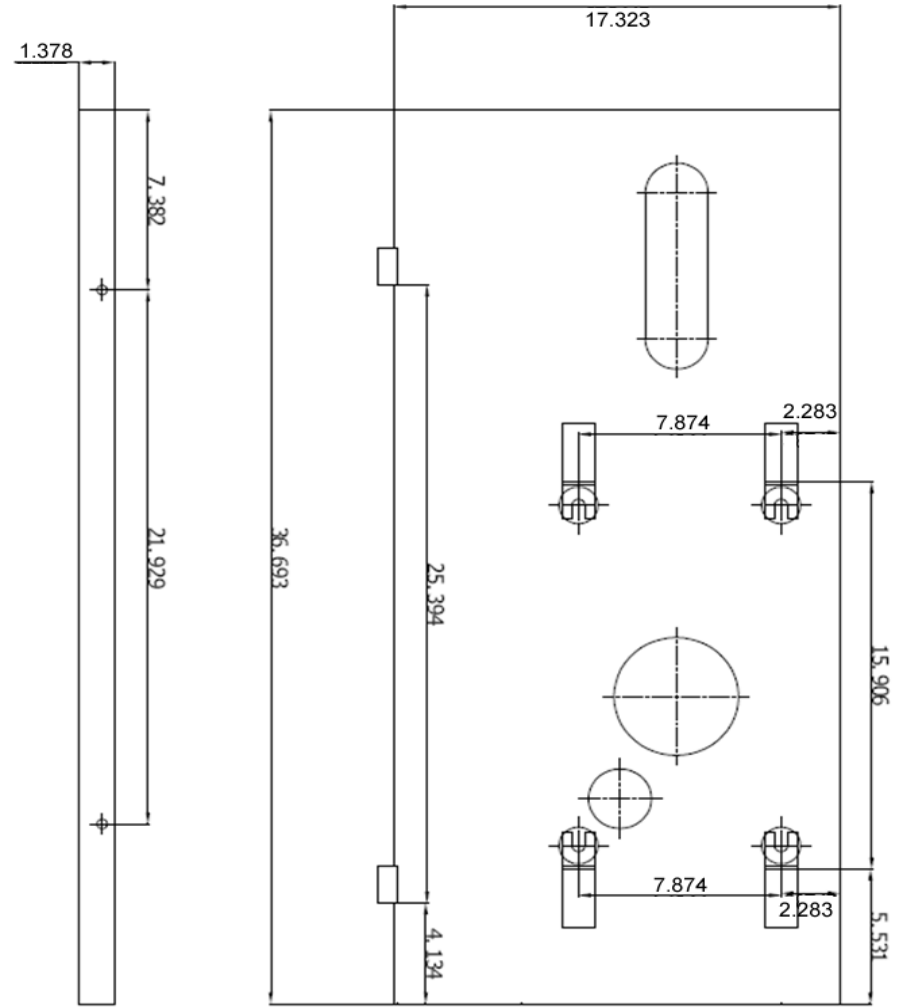

BELT GUARD MODEL # BG3

FRONT

BACK

REVISED 02/5/09