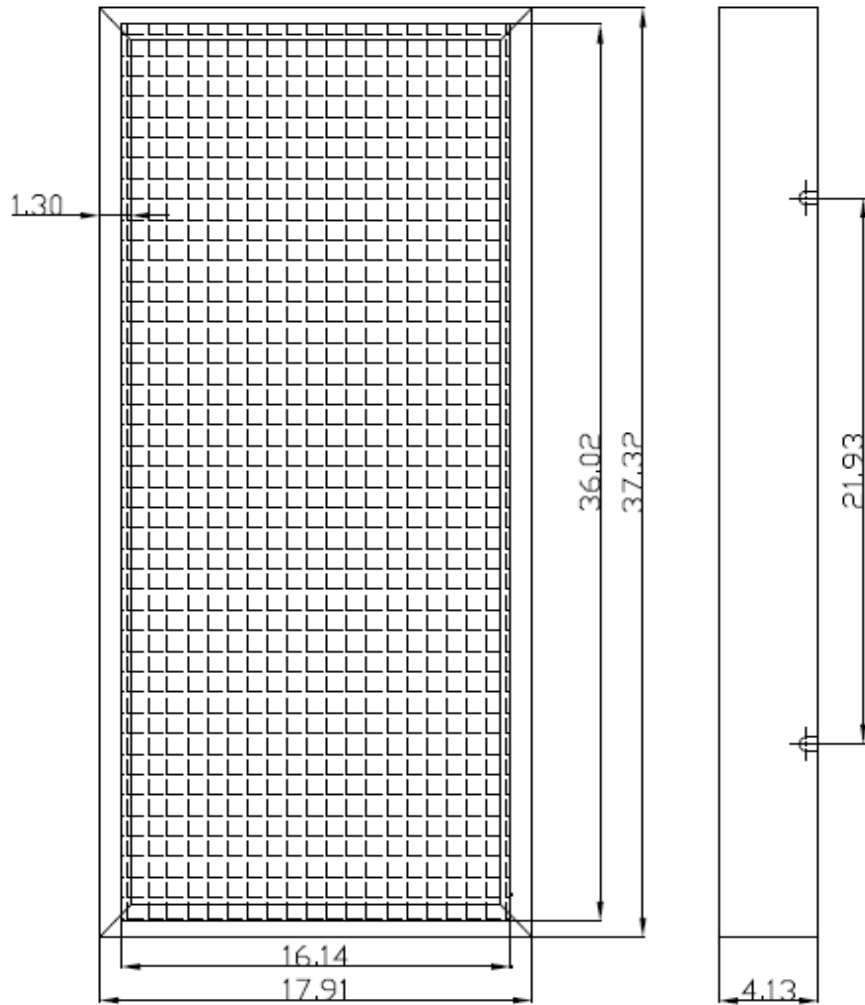

BELT GUARD MODEL # BG3

FRONT

BACK

REVISED 02/5/09